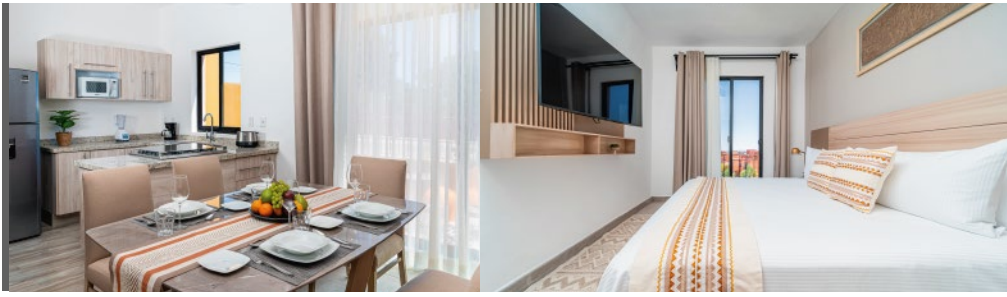

In **KRYSTAL GRAND® RESIDENCES & VILLAS**, you will find a complete and relaxing experience with all the comfort and services to enjoy your stay to the fullest.

22 contemporary-style residences with 2 and 4 bedrooms, fully equipped with:

Equipped kitchen
Breakfast bar
Living room
TV room*

Category	ft² / m²	Capacity	Rooms
Recreo			
Pent Garden (Ground Floor with access to Backyard)	1,012 / 94	1 to 4	2
Flat (Middle Floor with Terrace)	945 / 88	1 to 4	2
Penthouse with Rooftop (Upper Floor)	1,529 / 142	1 to 4	2
*Aldama			
Flat (Middle Floor with Terrace)	1,087 / 101	1 to 4	2
Penthouse with Rooftop (Upper Floor)	1,798 / 167	1 to 4	2
*Umaran (2 levels + Rooftop)			
Penthouse with Rooftop (Upper Floor)	1,798 / 167	1 to 4	2
Santo Domingo			
with Rooftop (Upper Floor)	2433 / 226	1 to 8	4

HACIENDA EL MORTERO® RESTAURANT: The best flavors of Mexican cuisine await you at our signature restaurant.

EVENTS HALL: We have a space for small gatherings, where you will find a toy library for the little ones and a Games Room for 18+ with a pool table, poker table, lounge, and TV.

Clubhouse's Hall

38.6 ft x 21 ft x 9.8 ft
11.77m x 6.30m x 3m

Classroom	Horseshoe	Imperial	Theater	Cocktail	Boardroom	Banquet
32	24	20	60	50	18	40

Professional Services

- Concierge Service
- Room Service
- Cleaning and Laundry Services
- Pineda Covalin® Amenities

Another Amenities:

Clubhouse with:

- Swimming pool with swimming lane and wading pool
- Jacuzzi
- Spa^(S)
- Gym
- Barber Shop^(S)
- Hot Tub

Additional amenities within the facilities:

- Vast Green Outdoors
- Playgrounds / Family Areas
- Tennis and Paddle Courts