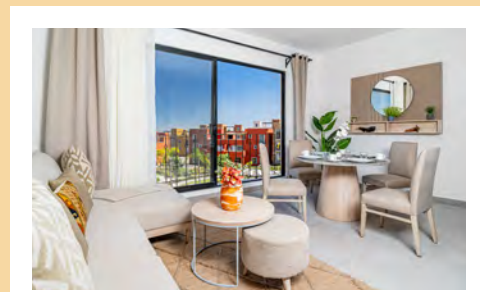

RECREO

3 different models with the option of a backyard, terrace or rooftop

- 2 Bedrooms
- 2 Bathrooms
- Pineda Covalin® amenities
- Equipped kitchen
- Living room & kitchen bar
- Wi-Fi, safety deposit

ALDAMA

2 different models with the option of a terrace or rooftop

- 2 Bedrooms
- 2 Bathrooms
- Pineda Covalin® amenities
- Equipped kitchen
- Living room & kitchen bar
- Wi-Fi, safety deposit

UMARÁN

With 2 levels and a rooftop

- 2 Bedrooms with private bathrooms
- Pineda Covalin® amenities
- Equipped kitchen
- Living room & kitchen bar
- Wi-Fi, safety deposit

SANTO DOMINGO

With 2 levels and a rooftop

- 4 Bedrooms
- Pineda Covalin® amenities
- Equipped kitchen
- Living room & kitchen bar
- Wi-Fi, safety deposit