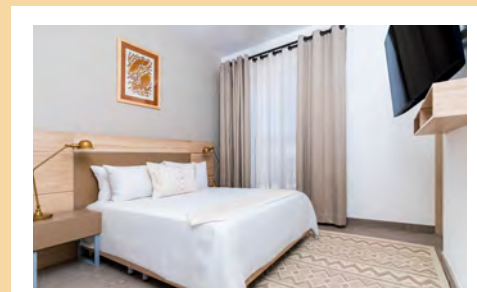

RECREO

3 different models with the option of a backyard, terrace or rooftop

- 2 Bedrooms
- 2 Bathrooms
- Pineda Covalin® amenities
- Equipped kitchen
- Living room & kitchen bar
- Wi-Fi, safety deposit

ALDAMA

2 different models with the option of a terrace or rooftop

- 2 Bedrooms
- 2 Bathrooms
- Pineda Covalin® amenities
- Equipped kitchen
- Living room & kitchen bar
- Wi-Fi, safety deposit

UMARÁN

With 2 levels and a rooftop

- 2 Bedrooms with private bathrooms
- Pineda Covalin® amenities
- Equipped kitchen
- Living room & kitchen bar
- Wi-Fi, safety deposit

SANTO DOMINGO

With 2 levels and a rooftop

- 4 Bedrooms
- Pineda Covalin® amenities
- Equipped kitchen
- Living room & kitchen bar
- Wi-Fi, safety deposit